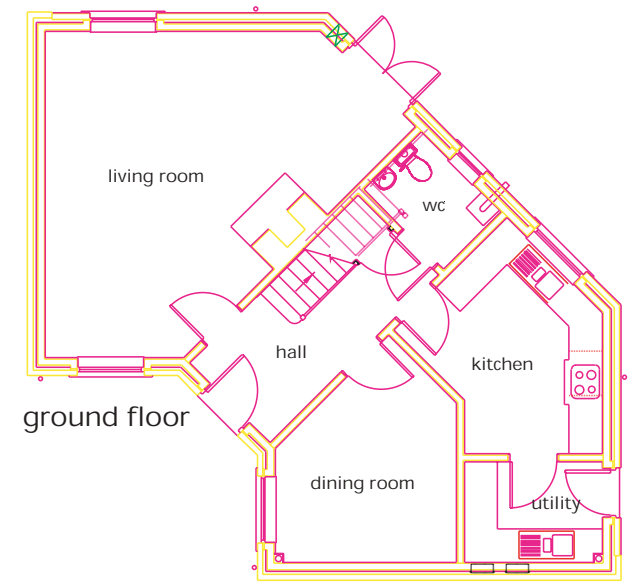

A distinctive design and architectural layout creates impressive living accommodation in this 3-bedroom house

- . Separate dining room / kitchen
- . Utility room / ground floor WC
- . En-suite master bedroom
- . Private Gardens

Rose